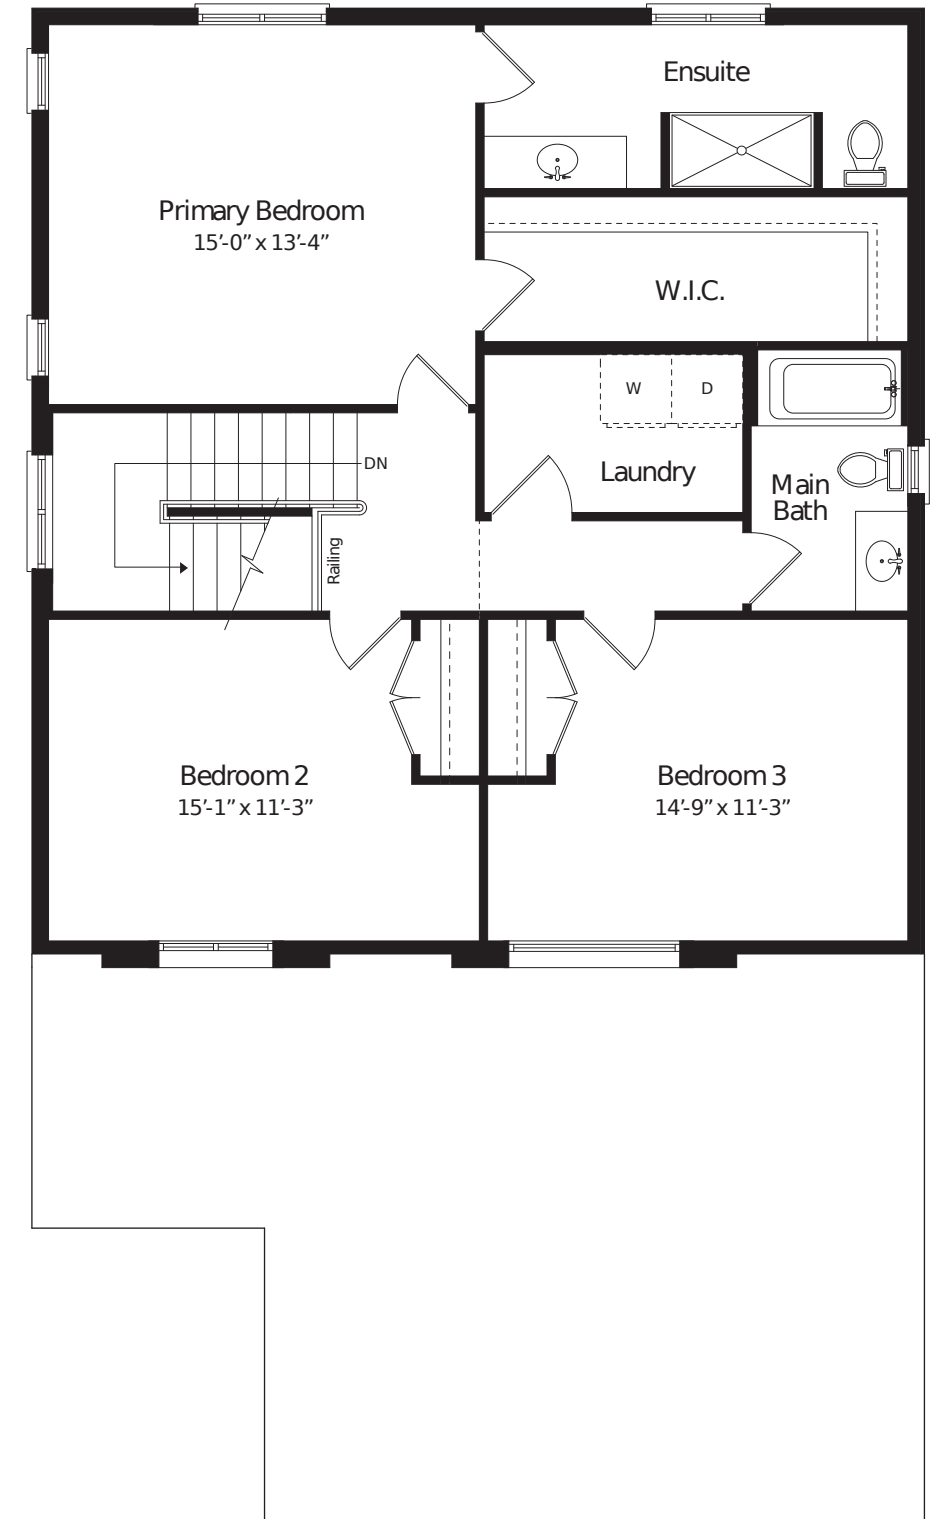

The Boardwalk

1982 sq.f .

Main Floor 945 sq.f .

Second Floor 1037 sq.f .

Basement

Main Floor

Second Floor